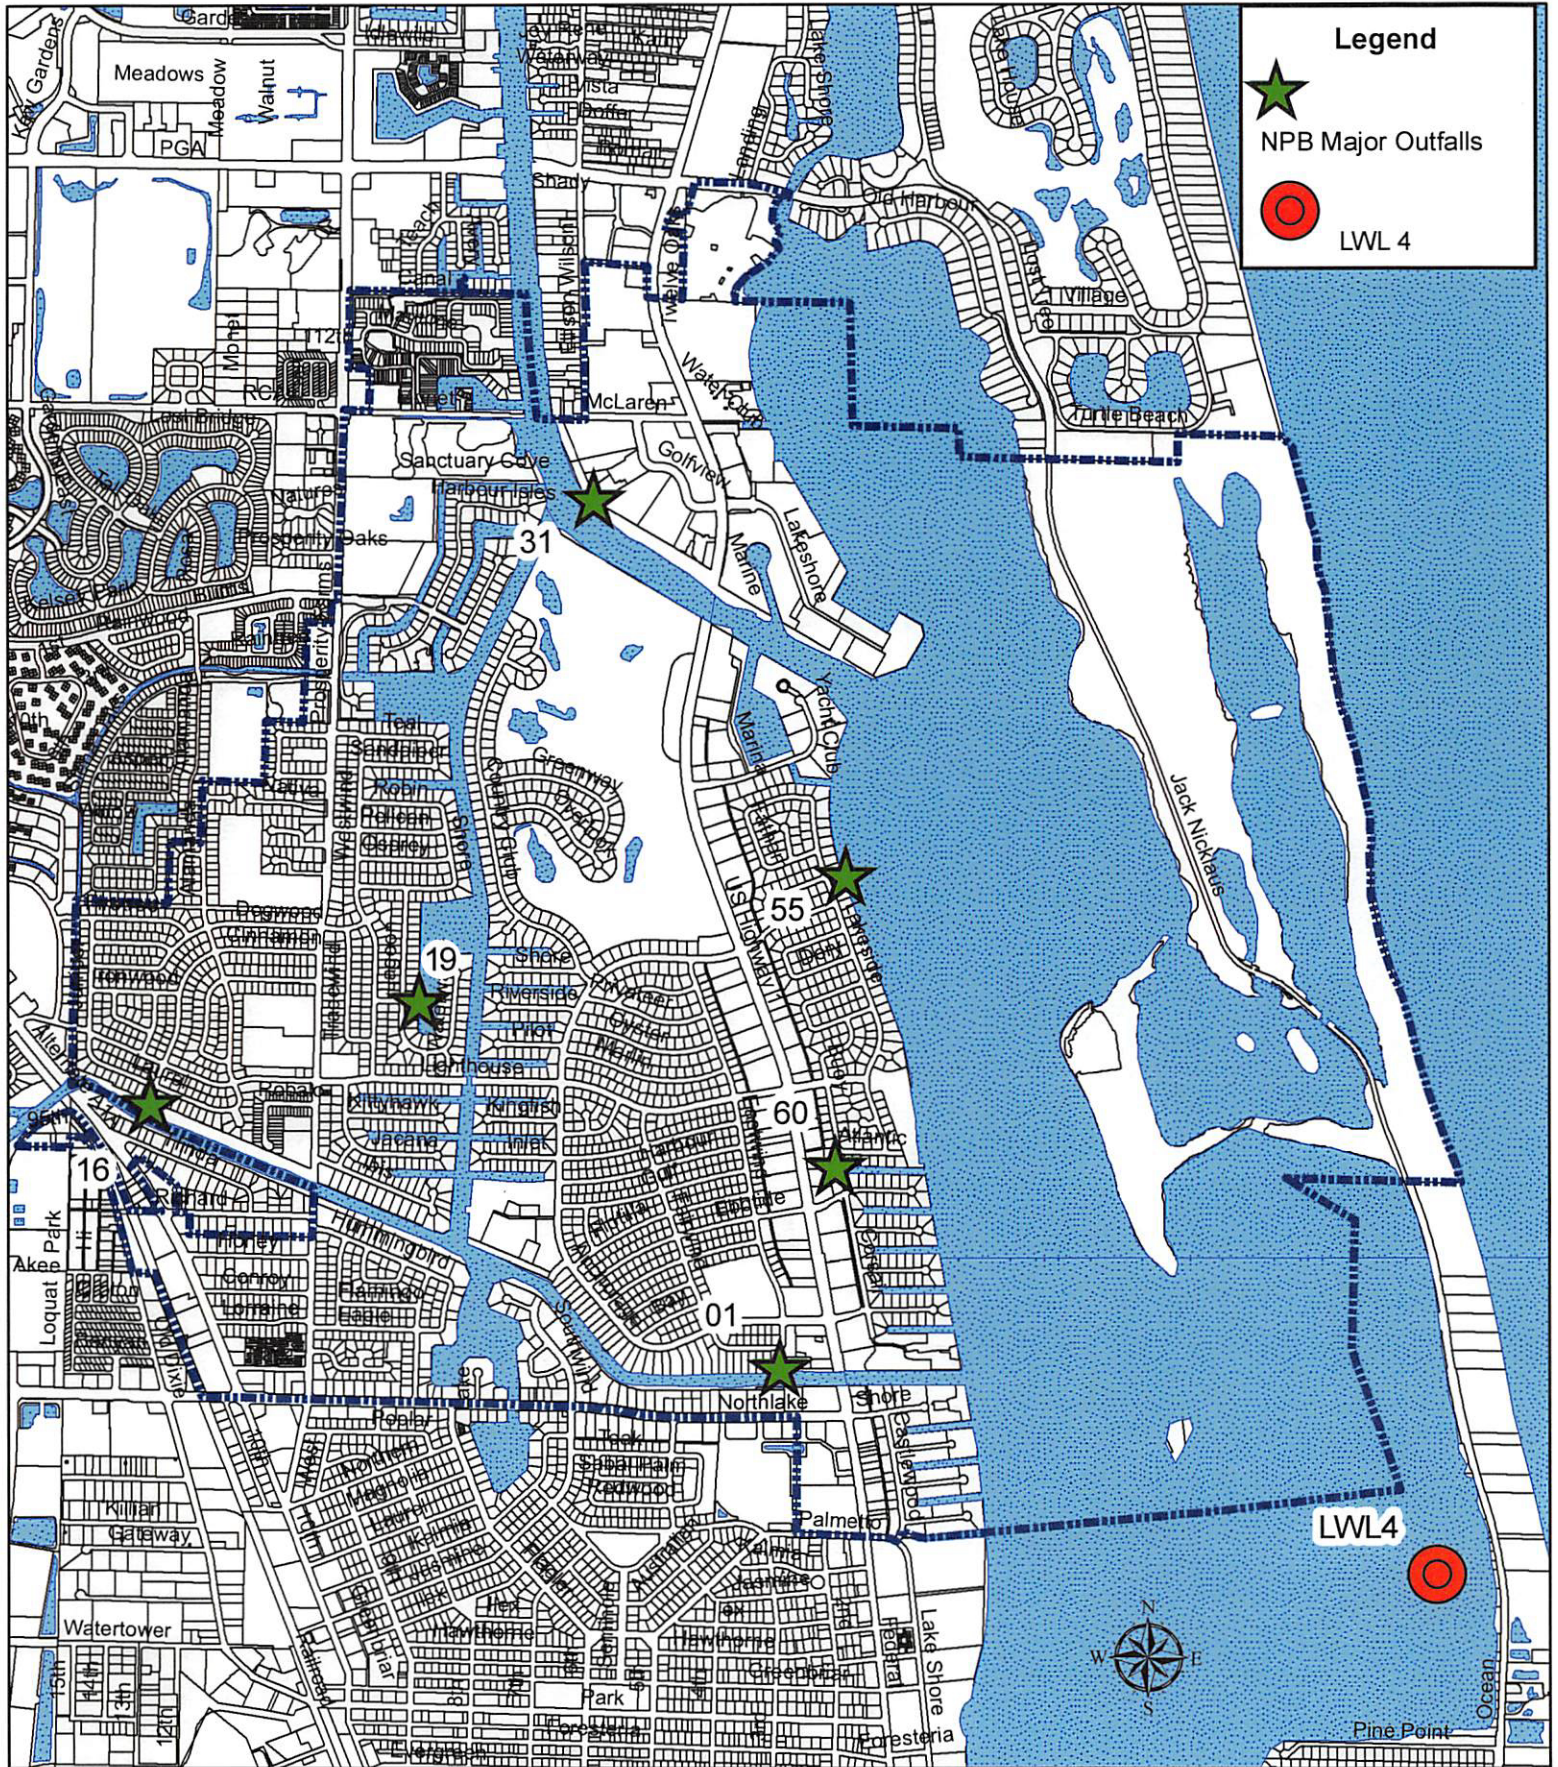

NPB Major Outfalls

Village of North Palm Beach Major Outfalls

Outfall No.	Northing	Easting	Receiving Water
1			Earman River
16			Earman River
ADD NUMBER			North Palm Beach Waterway
31			North Palm Beach Waterway
55			Lake Worth Lagoon
60			Lake Worth Lagoon