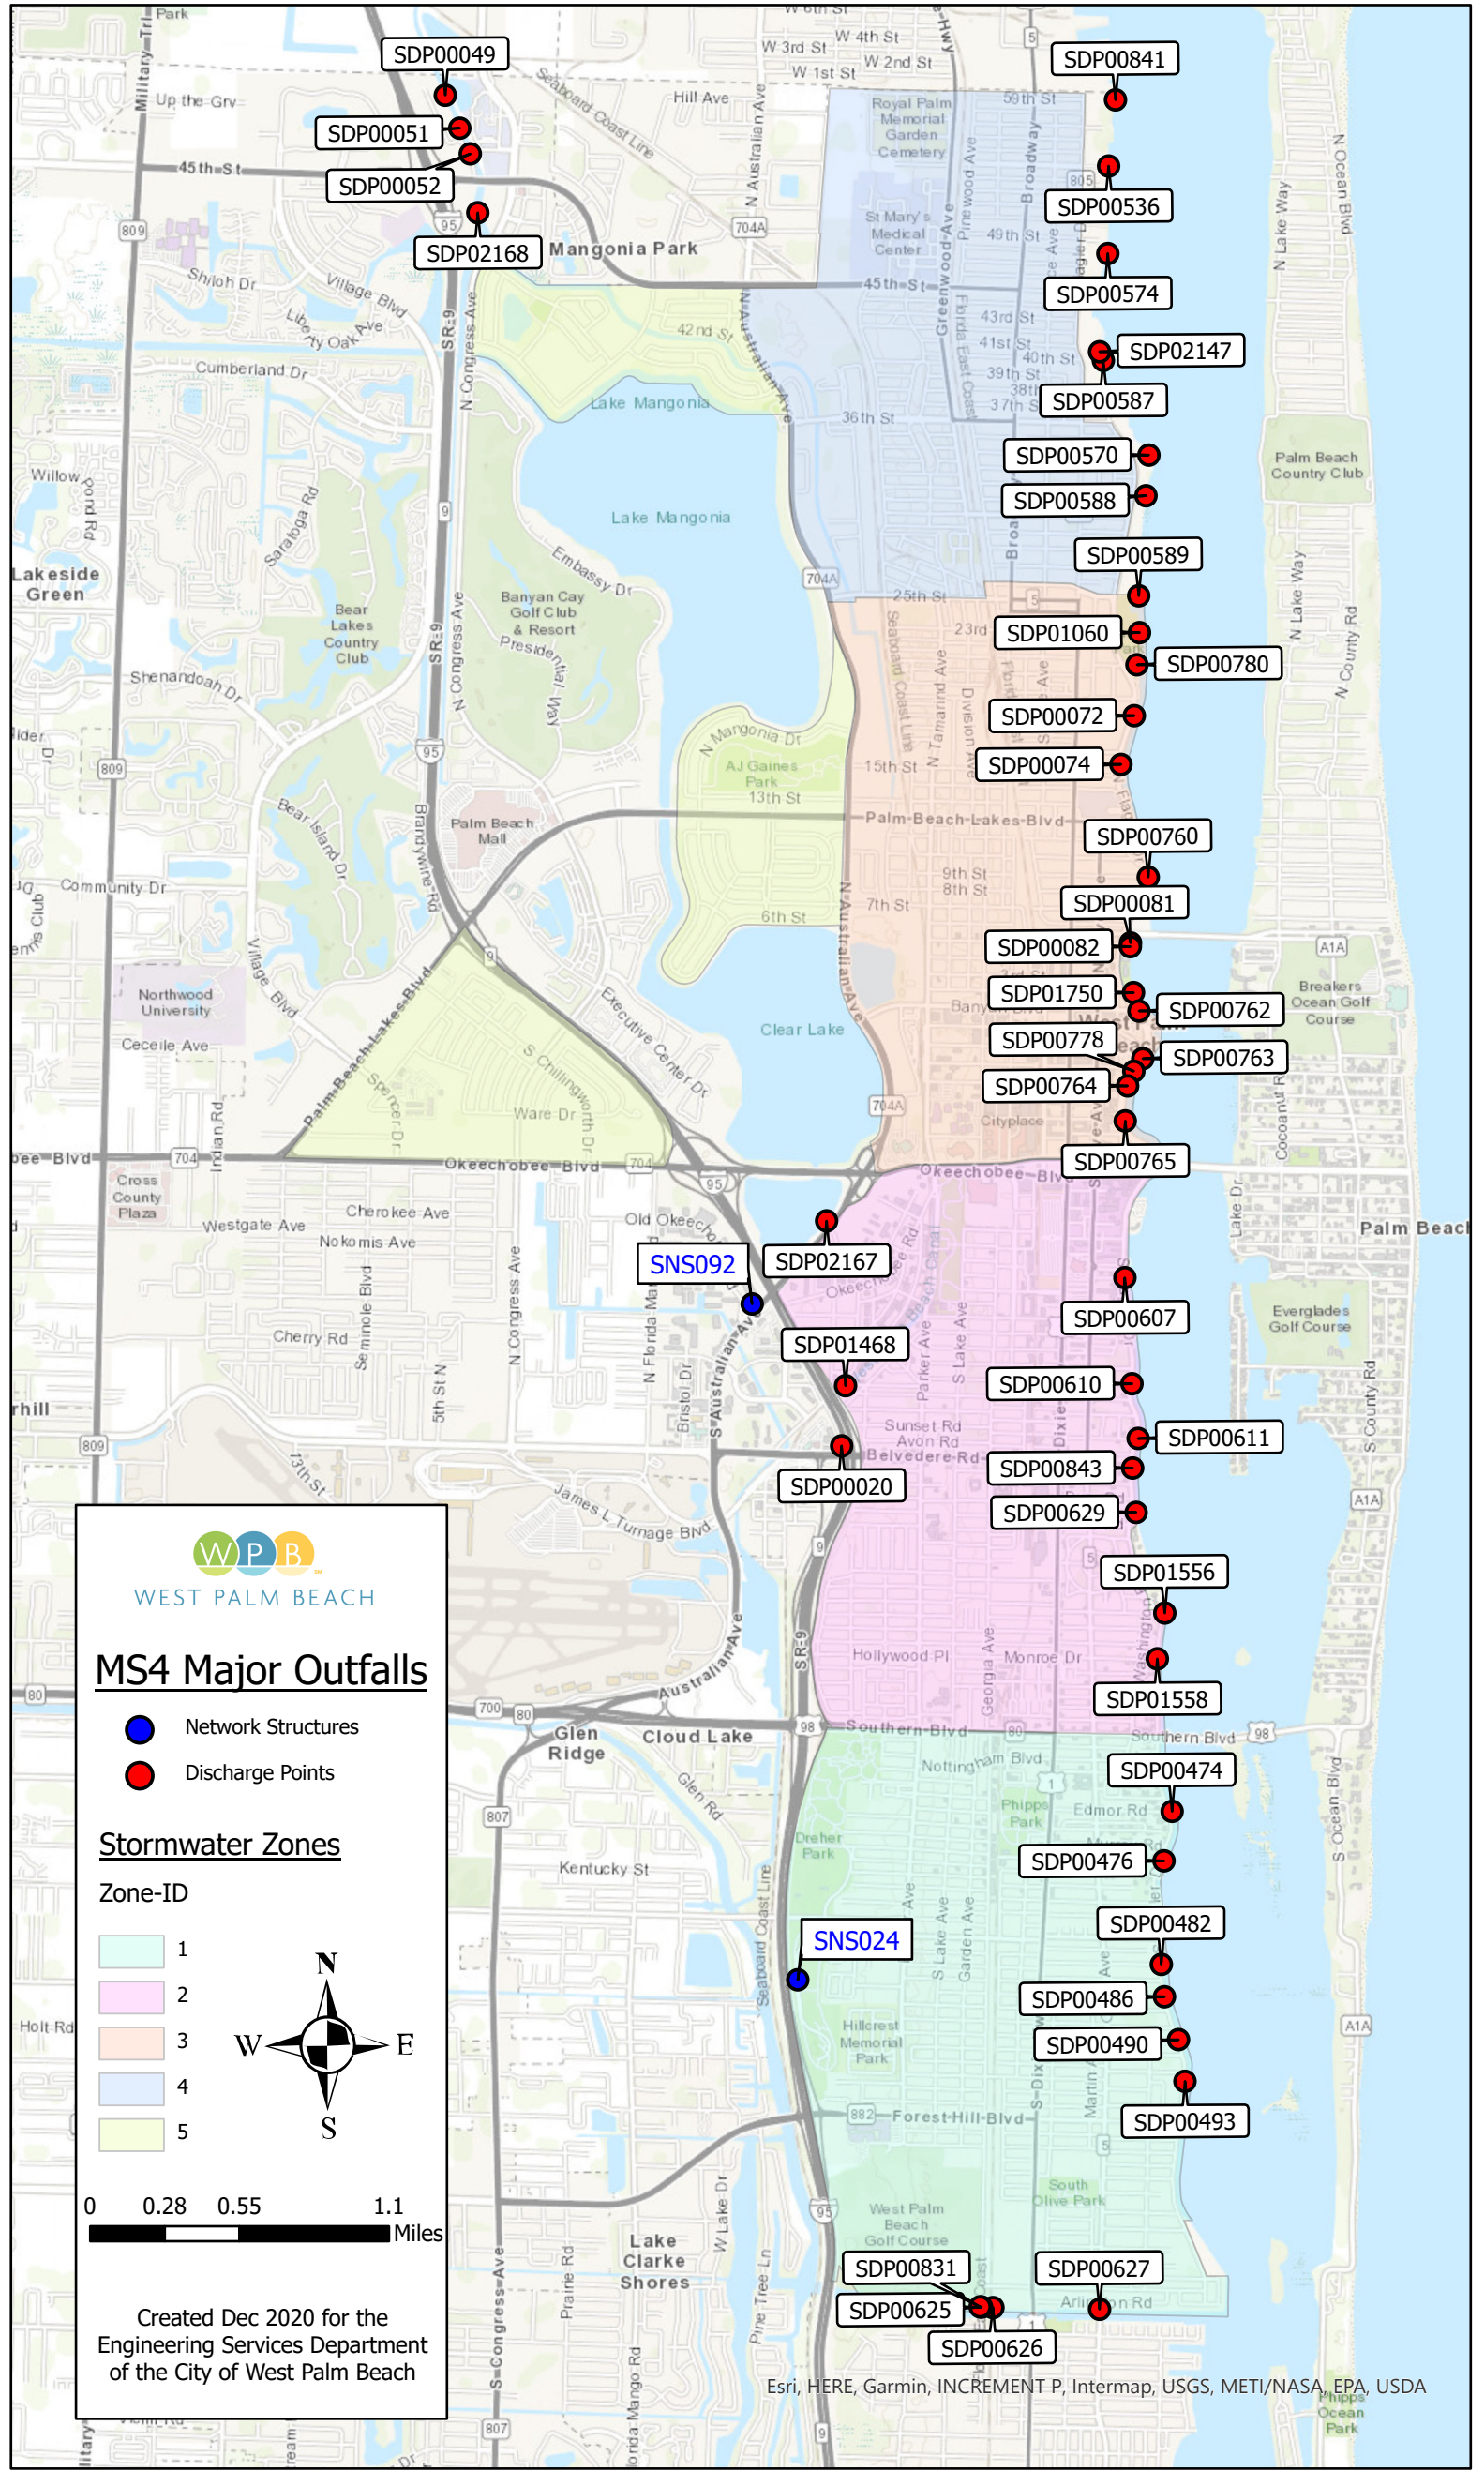

WEST PALM BEACH

### MS4 Major Outfalls

- Network Structures
- Discharge Points

### Stormwater Zones

Zone-ID

- 1
- 2
- 3
- 4
- 5

Created Dec 2020 for the Engineering Services Department of the City of West Palm Beach

**City of West Palm Beach  
MS4 Outfalls with Latitude and Longitude Coordinates**